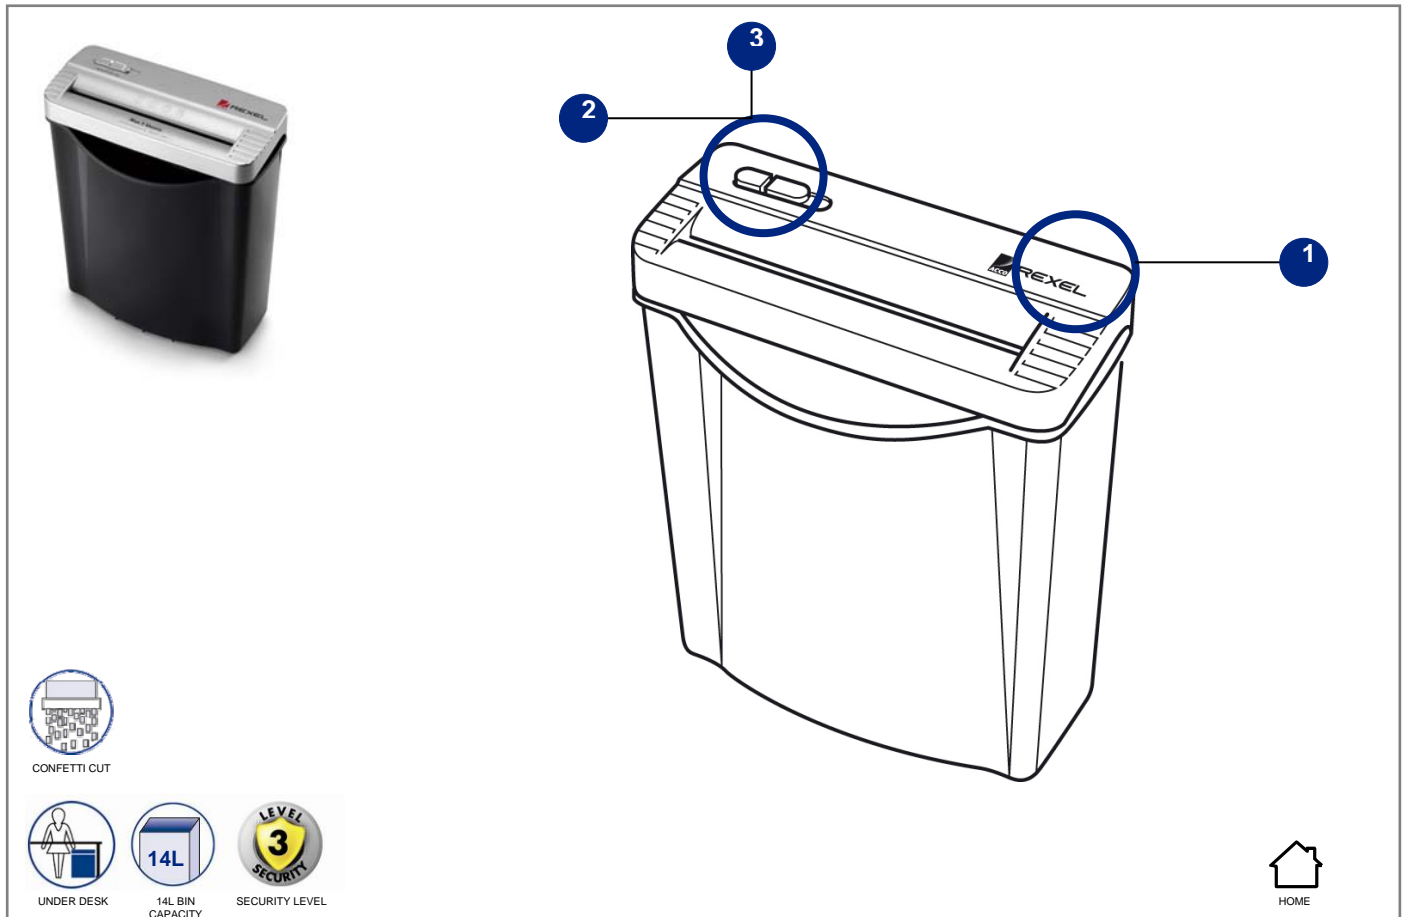

ALPHA

Quality Home, Confetti Cut Shredder

Smart and functional, the Rexel range of home shredders are ideal for the light home user and day-to-day shredding. The Alpha shredder is a great value quality home shredder. It offers:

- Shreds paper into small confetti pieces (4 x 30mm) for high security
- Shreds up to 6 sheets at a time
- 14 litre bin can hold up to 60 sheets before it needs emptying
- Stylish design

Features & Benefits

- 1 **Easy lift off head – for emptying**
- 2 **Auto start/stop**
- 3 **Auto reverse**
Clears jams

Technical Specifications

Cutting Style	Confetti Cut	Power Consumption (out W)	150
Shred Capacity (70 gsm)	6	Working Cycle On/Off	2min/30mins
Shred Capacity (80 gsm)	5	Weight kg	3.2
DIN Security Level	3	Staples	-
Shred Size (mm)	4x30	Paper Clips	-
Shred Speed m/min	2.6	Credit Cards	Yes
Dimensions (mm) H x W x D	360x324x165	CD's	-
Working width mm	224	Watts / Amps	150
Bin Capacity (Cu., litre)	14	Certification	CE, TUV, GS
Sound Level Decibels @ 1m	72dB	Warranty Period	2 years
Anti-jam Reverse	Yes	Warranty Cutting Head	2 years