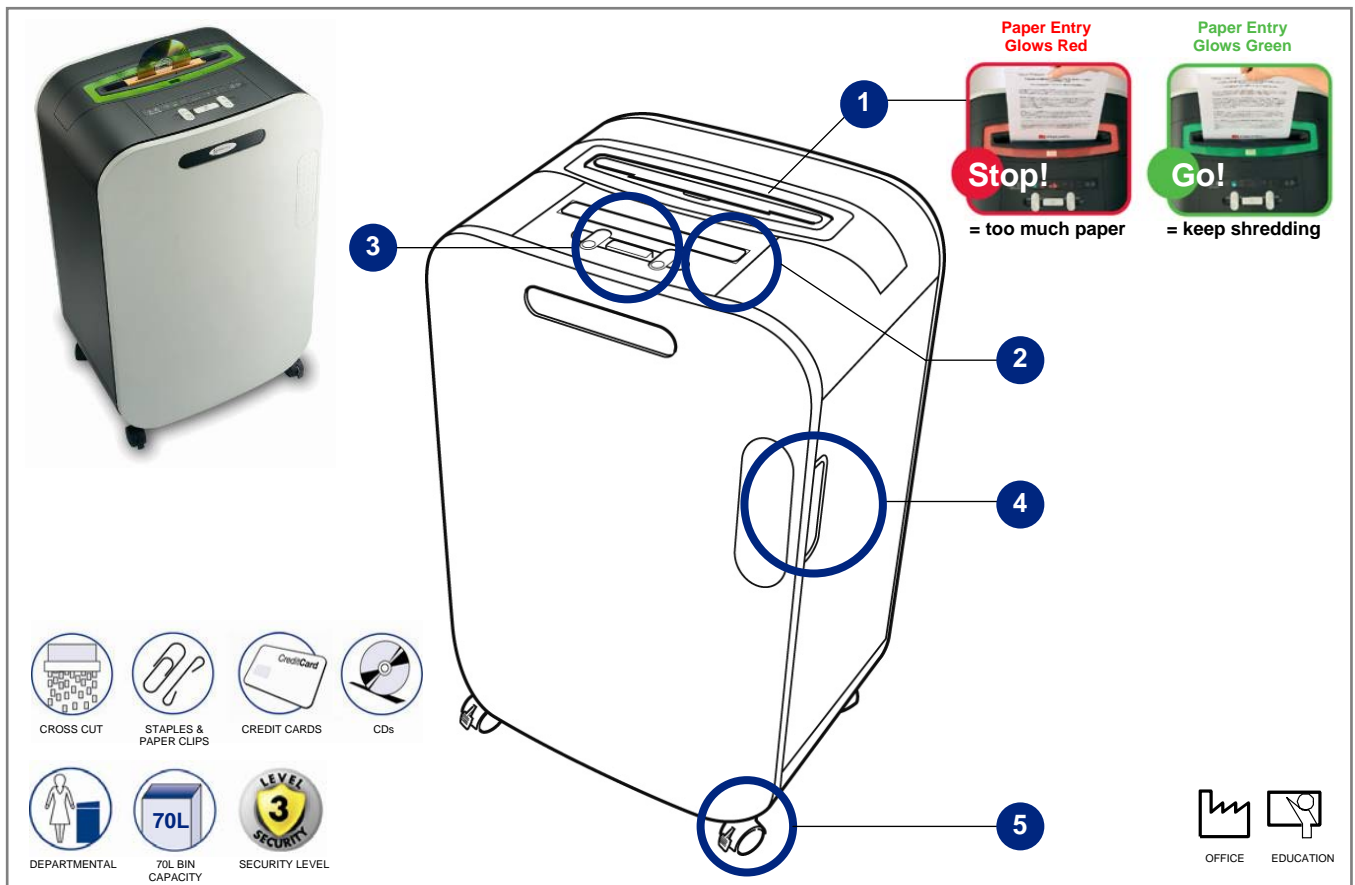

### Medium Security 4x45mm Confetti Cut Departmental Shredder

The New MERCURY-Series offers patented Anti Jam Technology: The shredder mouth illuminates to warn when there is too much paper inserted.

Remove sheets to continue shredding.

No time wasted, no mess made.

- 4x45mm confetti pieces, security level S3 for medium security
- Maximum 19 sheets of paper in a single pass\*
- Easy use controls
- Pull out bin
- Induction motor – super quiet running
- Also shreds CDs

### Features & Benefits

- 1 **Anti Jam Technology**
- 2 **Backlit control panel** for quick easy use
- 3 **Easy to use controls**
- 4 **Open door** - separate pull out 50 litre bin
- 5 **Free flow castors** for easy manoeuvrability (4 wheels)